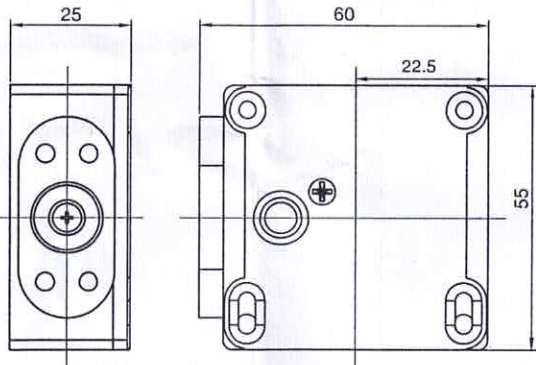

## Technical Parameters

Size : 55Lx55Wx25H(mm)  
Pin Length : 18mm  
Pin Diameter : 7mm  
Voltage : 12VDC $\pm$ 10%  
Current : 320mA  
Suitable for : File cabinet  
Storage cabinet  
Public cloak room  
Weight : 0.1kg

## Installation

Outline dimensional drawing

Hole size