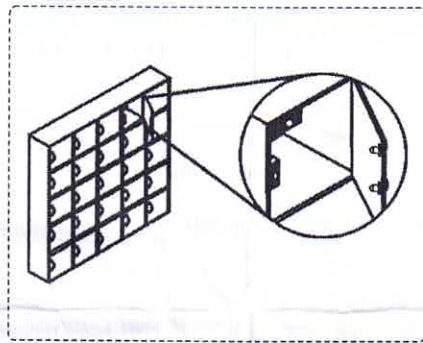

# Electric Cabinet Lock

## Technical Parameters

Size : 55Lx55Wx25H(mm)  
Pin Length : 18mm  
Pin Diameter : 7mm  
Voltage : 12VDC $\pm$ 10%  
Current : 320mA  
Suitable for : File cabinet  
Storage cabinet  
Public cloak room  
Weight : 0.1kg

## Installation

Outline dimensional drawing

Hole size