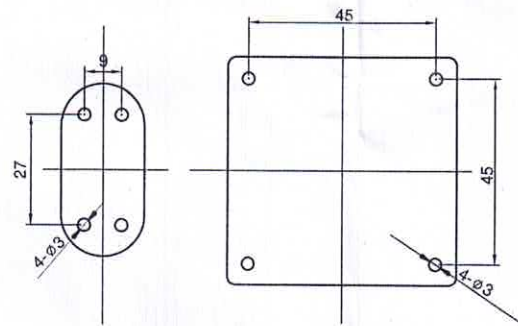

## Technical Parameters

Size : 55Lx55Wx25H(mm)  
Pin Length : 18mm  
Pin Diameter : 7mm  
Voltage : 12VDC $\pm$ 10%  
Current : 320mA  
Suitable for : File cabinet  
Storage cabinet  
Public cloak room  
Weight : 0.1kg

## Installation

Outline dimensional drawing

Hole size