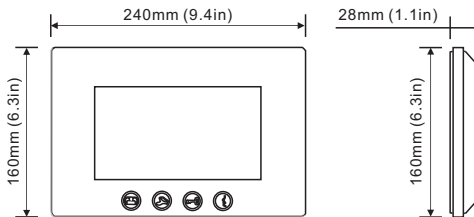

### DESCRIPTION

7 inch Color TFT Monitor with touch screen and picture memory

### DIMENSION

### 3. Specification

Model No.	PVA-828-7
Screen	7" digital TFT screen
Resolution	800*480 pixels
Power Supply	DC 15V
Power Consumption	Standby 1W, working status 8W
Wiring	4 wires (RVV4*0.5mm)
Installation	Wall-mounted
Talking time	45 sec
Monitoring time	30 sec
Operating Temperature	-10°C ~ +60°C
Gross weight	1kg
Dimension	240(H)×160(W)×28(D)mm 6.3 (H)×9.4 (W)×1.1(D)in