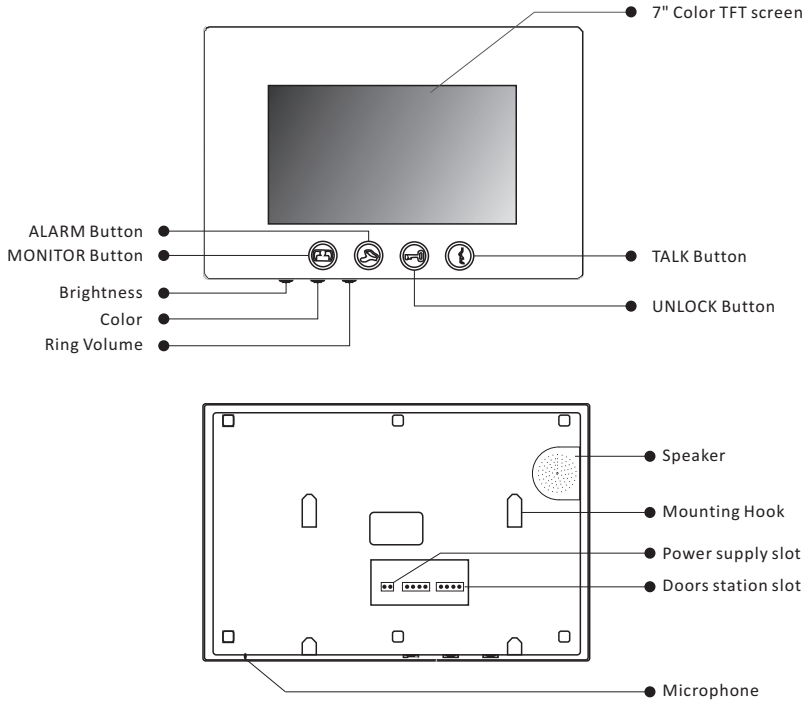

1. Parts and Functions