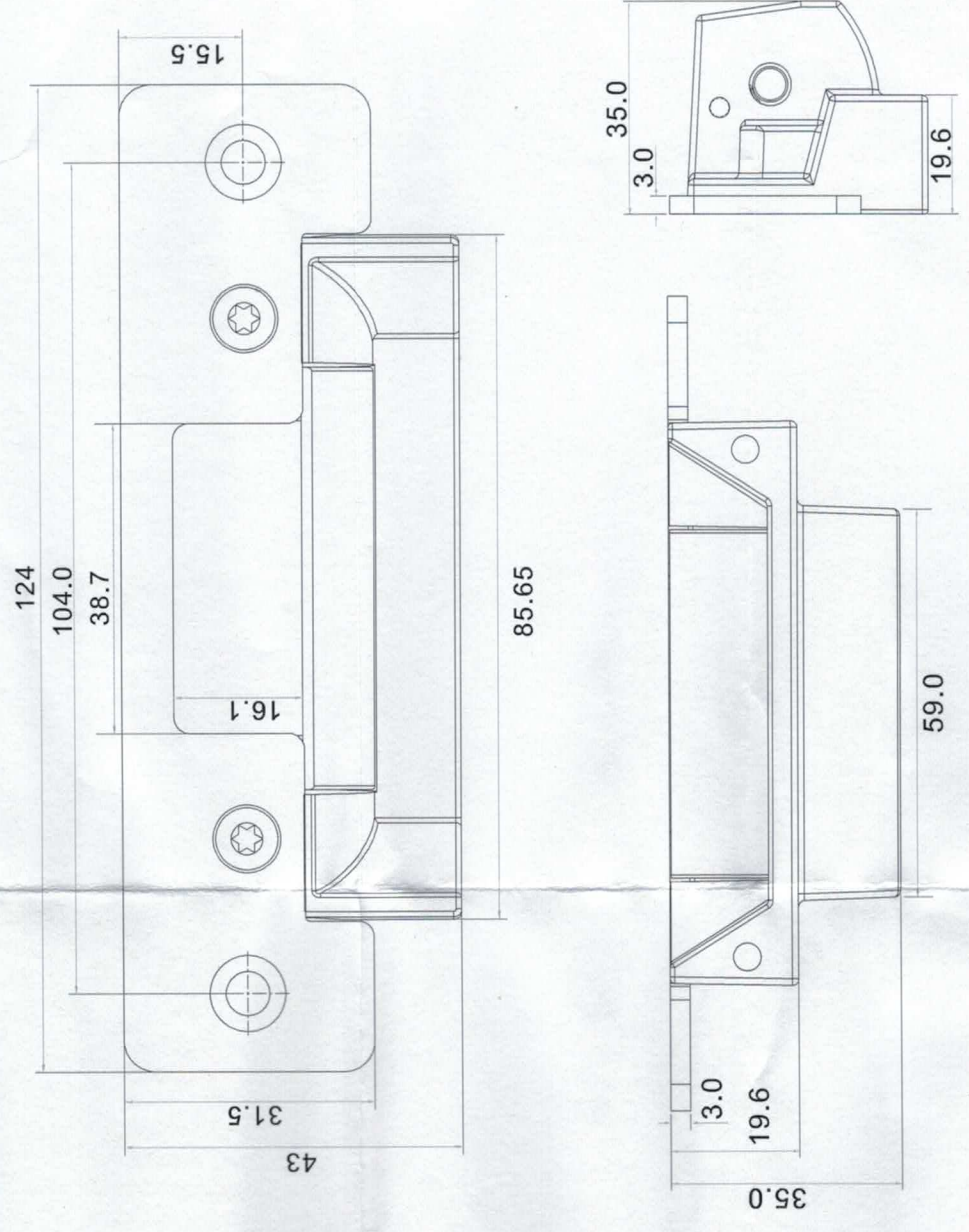

ANSI Standard Heavy Duty Electric Strike (NO/NC Adjustment)

DIMENSION

SPECIFICATION

Face Plate: 124Lx43Wx35H(mm)
 Voltage: 12VDC
 Current: 220mA
 Feature: Fail Secure(NO)
 Fail-safe(NC)
 Red: +
 Black: -
 White: COM
 Green: NO
 Yellow: NC
 Weight: 0.38kg