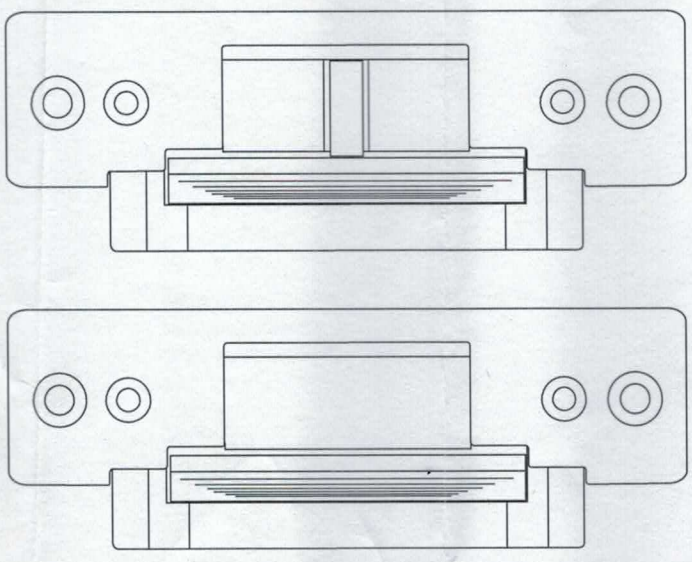

ANSI Standard Heavy Duty Electric Strike (NO/NC Adjustment)

DIMENSION

SPECIFICATION

Face Plate: 124Lx43Wx35H(mm)
 Voltage: 12VDC
 Current: 220mA
 Feature: Fail Secure(NO)
 Fail-safe(NC)
 Red: +
 Black: -
 White: COM
 Green: NO
 Yellow: NC
 Weight: 0.38kg