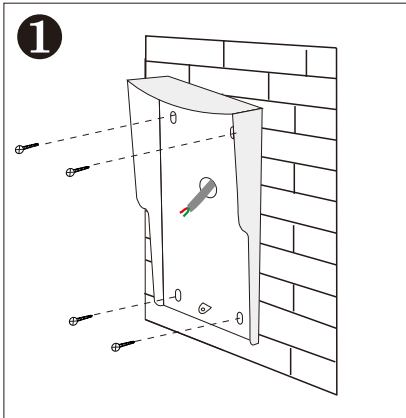

2. Installation