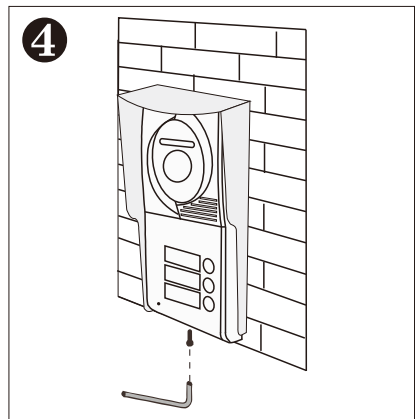

2. Installation