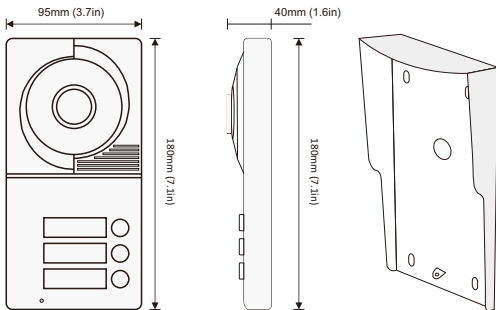

### DIMENSION

Rain cover

### 3. Specificaation

Model No.	PL702-3
Camera Lens	HD camera
Resolution	700 TV Lines
IR LED	6pcs IR LED for 3 meters illumination
Power Supply	DC24V 3A ; AC100—240V
Power Consumption	Standby : <1.5 w; working: <10w
Wiring	2 wires (RVV 2*0.5mm)
Installation	Wall-mounted
Talking time	60 sec
Monitoring time	60 sec
Operating emperature	-10°C ~ +60°C
Gross weight	0.85 kg
Dimension	180(H)× 95(W)× 40(D)mm 7.1 (H)× 3.7 (W)× 1.6(D)in