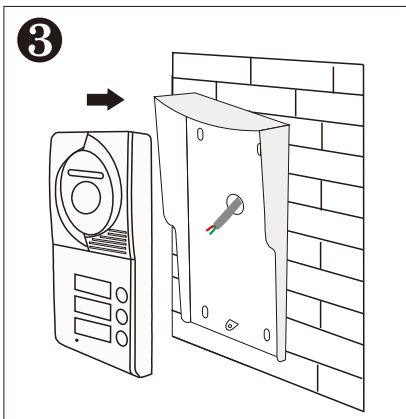

2. Installation