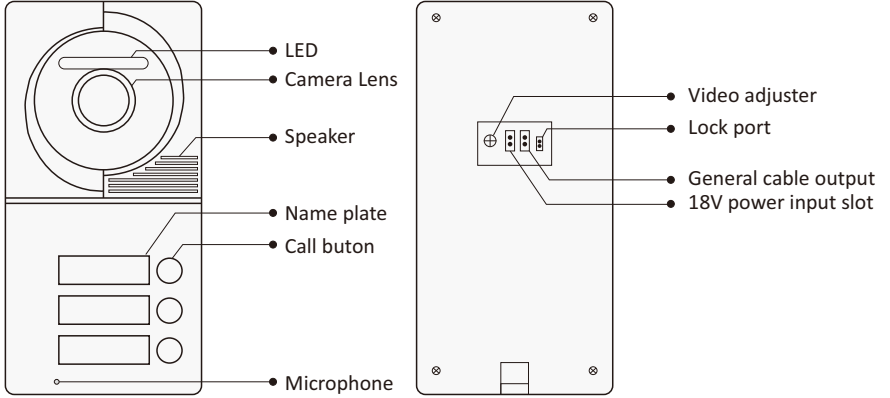

1. Parts and Functions