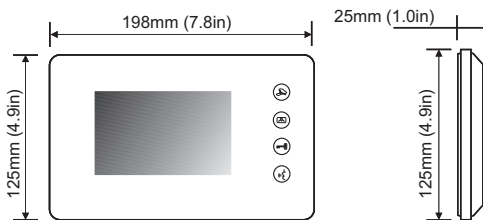

Product Informa

2-wire Apartment Indoor Monitor

DESCRIPTION

2-wire system 5 inch color TFT Monitor

DIMENSION

FEATURES

- ▶ 5 inch color TFT screen ;
- ▶ Compa
- ▶ White and black housing for op

1. Parts and Func

2. Installa

3. Specificaa

Model No.	PL838-5
Screen	5" Color TFT screen
Resolu	480*320 pixels
Power Supply	DC 24V
Power Consump	Standby 1W, working status 4W
Wiring	2 wires (RVV2*0.5mm)
Ringtone	9 types
Installa	Wall-mounted
Talking	60 sec
Monitoring	60 sec
Opera ture	-10°C ~ +60°C
Gross weight	0.5 kg
Dimension	198(H)× 125(W)× 25(D)mm 7.8 (H)× 4.9 (W)× 1.0(D)in