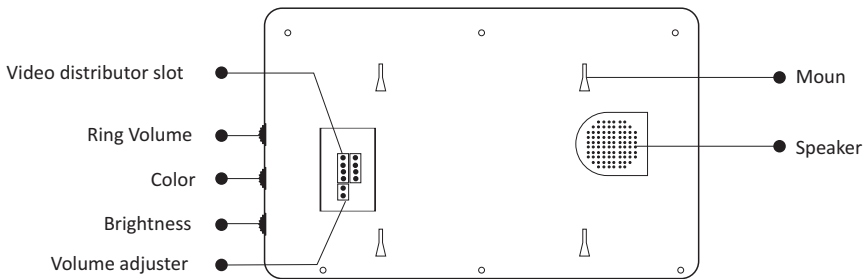

Product Informa

2-wire Apartment Indoor Monitor

DESCRIPTION

2-wire system 5 inch color TFT Monitor

DIMENSION

FEATURES

- ▶ 5 inch color TFT screen ;
- ▶ Compa
- ▶ White and black housing for op

1. Parts and Func

2. Installa

3. Specificaa

Model No.	PL838-5
Screen	5" Color TFT screen
Resolu	480*320 pixels
Power Supply	DC 24V
Power Consump	Standby 1W, working status 4W
Wiring	2 wires (RVV2*0.5mm)
Ringtone	9 types
Installa	Wall-mounted
Talking	60 sec
Monitoring	60 sec
Opera ture	-10°C ~ +60°C
Gross weight	0.5 kg
Dimension	198(H)× 125(W)× 25(D)mm 7.8 (H)× 4.9 (W)× 1.0(D)in