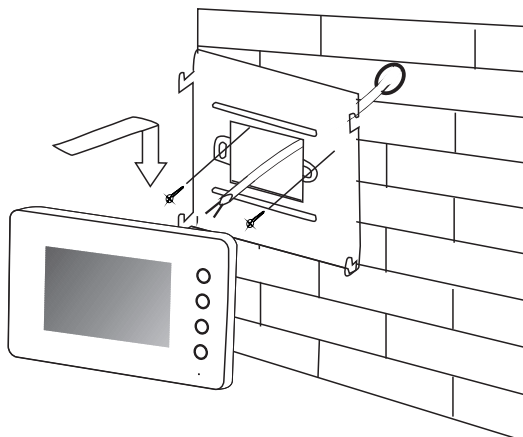

Product Informa

2-wire Apartment Indoor Monitor

DESCRIPTION

2-wire system 5 inch color TFT Monitor

DIMENSION

FEATURES

- ▶ 5 inch color TFT screen ;
- ▶ Compa
- ▶ White and black housing for op

1. Parts and Func

2. Installa

3. Specificaa

Model No.	PL838-5
Screen	5" Color TFT screen
Resolu	480*320 pixels
Power Supply	DC 24V
Power Consump	Standby 1W, working status 4W
Wiring	2 wires (RVV2*0.5mm)
Ringtone	9 types
Installa	Wall-mounted
Talking	60 sec
Monitoring	60 sec
Opera ture	-10°C ~ +60°C
Gross weight	0.5 kg
Dimension	198(H)× 125(W)× 25(D)mm 7.8 (H)× 4.9 (W)× 1.0(D)in