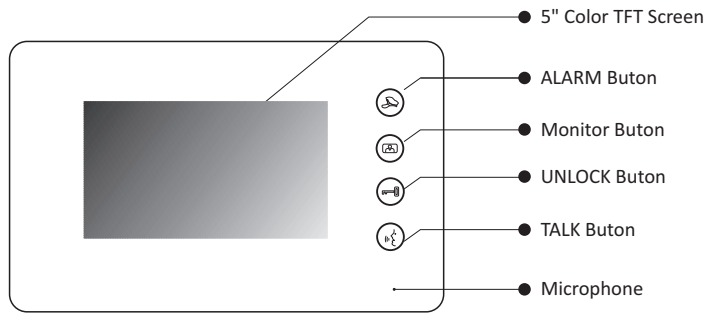

Product Informa

2-wire Apartment Indoor Monitor

DESCRIPTION

2-wire system 5 inch color TFT Monitor

DIMENSION

FEATURES

- ▶ 5 inch color TFT screen ;
- ▶ Compa
- ▶ White and black housing for op

1. Parts and Func

2. Installa

3. Specificaa

Model No.	PL838-5
Screen	5" Color TFT screen
Resolu	480*320 pixels
Power Supply	DC 24V
Power Consump	Standby 1W, working status 4W
Wiring	2 wires (RVV2*0.5mm)
Ringtone	9 types
Installa	Wall-mounted
Talking	60 sec
Monitoring	60 sec
Opera ture	-10°C ~ +60°C
Gross weight	0.5 kg
Dimension	198(H)× 125(W)× 25(D)mm 7.8 (H)× 4.9 (W)× 1.0(D)in