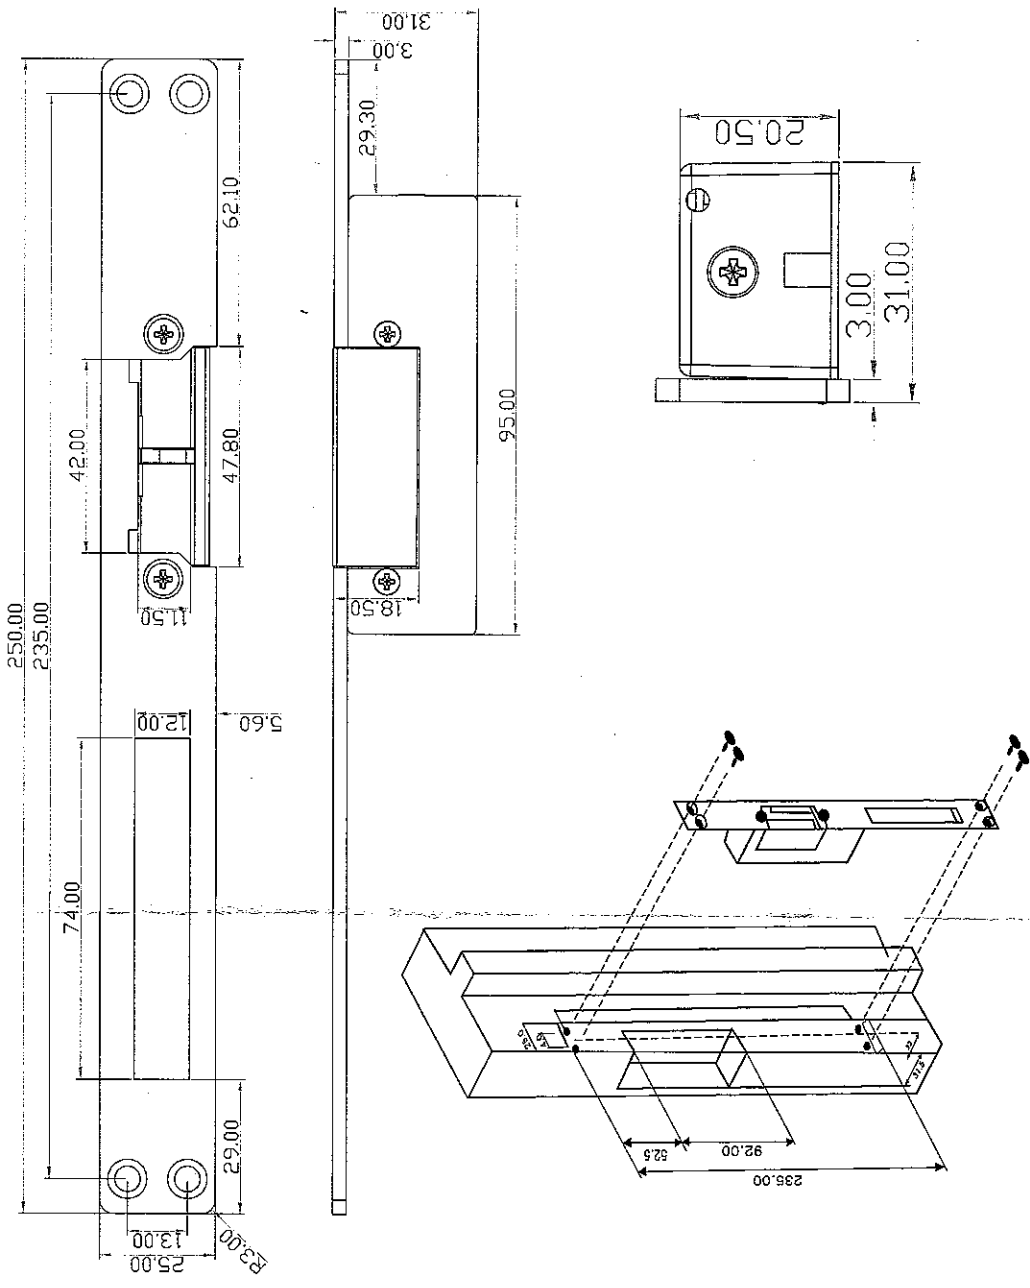

# Electric Strike with Faceplate W/Signal

## INSTALLATION

**Specification**

- Size : 250Lx25Wx31H(MM)
- Voltage: 12VDC(24V Need order)
- Current: 200mA
- Signal output: NO/NC/COM
- suitable for: wooden door metal door
- Feature: Fail Safe(NC)/Fail Secure(NO)
- Weight: 0.4kg