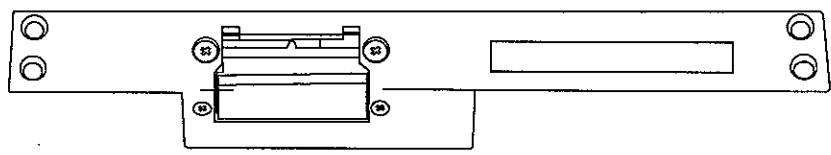

# Electric Strike with Faceplate W/Signal

## INSTALLATION

**Specification**

- Size : 250Lx25Wx31H(MM)
- Voltage: 12VDC(24V Need order)
- Current: 200mA
- Signal output: NO/NC/COM
- suitable for: wooden door metal door
- Feature: Fail Safe(NC)/Fail Secure(NO)
- Weight: 0.4kg